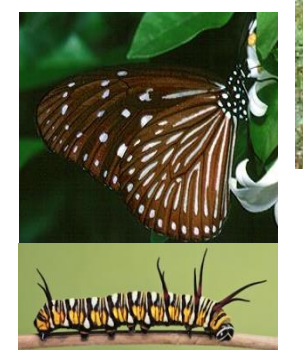

Chinese Violet
Asystasia gangetica

21

Common Palmfly

Elymnias hypermnestra agina
Wingspan: 50-90mm

Fishtail Palm
Caryota mitis

22

Striped Blue Crow

Euploea mulciber mulciber
Wingspan: 80-90mm