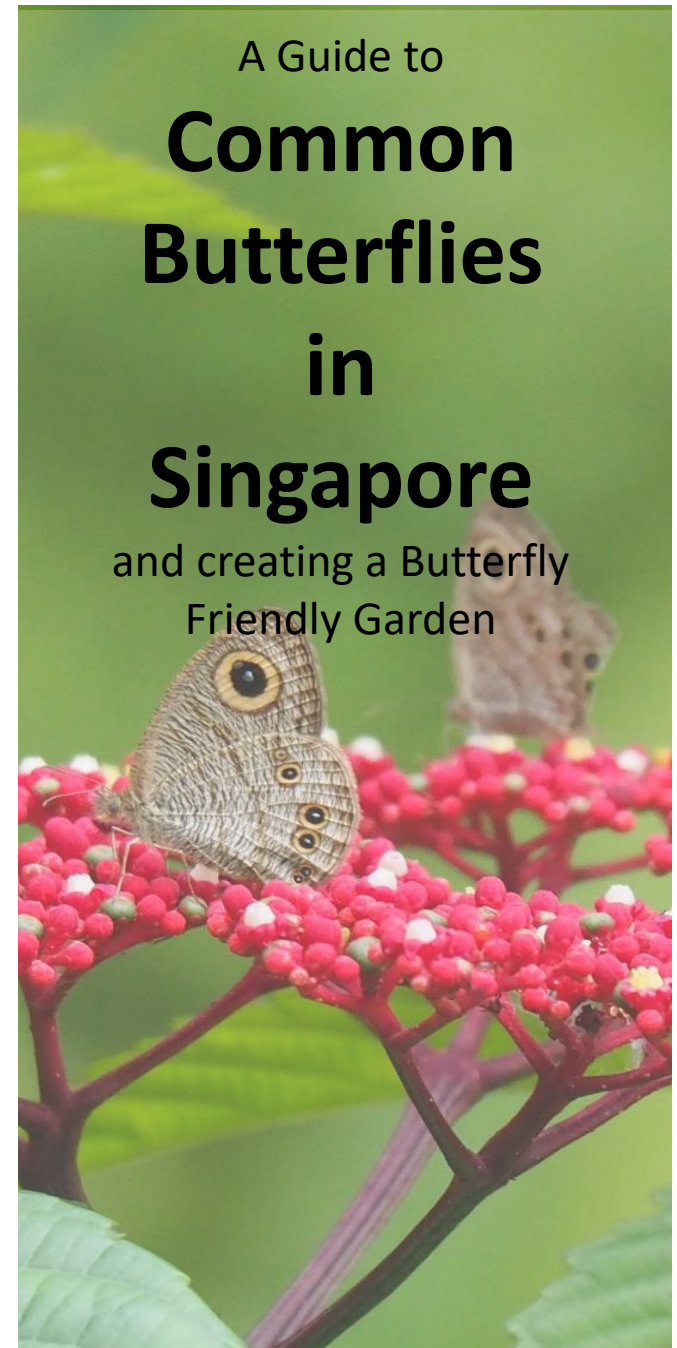

A Guide to Common Butterflies in Singapore and creating a Butterfly Friendly Garden