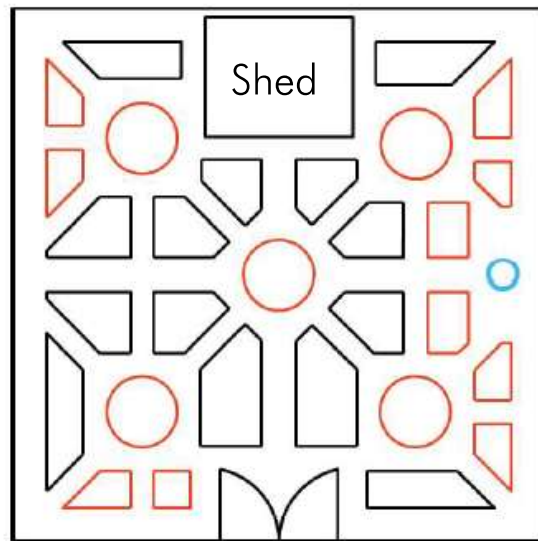

Design Templates for 9 m × 9 m Square Garden

Area of Garden: 81m²

Scale 1:100

Design Templates for 9 m × 9 m Square Garden

Area of Garden: 81m²

Scale 1:100

Design Templates for 9 m × 9 m Square Garden

Area of Garden: 81m²

Scale 1:100

Design Templates for 9 m × 9 m Square Garden

Area of Garden: 81m²

Scale 1:100

Design Templates for 9 m × 9 m Square Garden

Area of Garden: 81m²

Scale 1:100

Design Templates for 9 m × 9 m Square Garden

Area of Garden: 81m²

Scale 1:100

Design Templates for 9 m × 9 m Square Garden

Area of Garden: 81m²

Scale 1:100

Square Shaped Gardens

(12 m × 12 m)

Design Templates for 12 m × 12 m Square Garden

Area of Garden: 144 m²

Design Templates for 12 m × 12 m Square Garden

Area of Garden: 144 m²

Design Templates for 12 m × 12 m Square Garden

Area of Garden: 144 m²

Scale 1:100

Design Templates for 12 m × 12 m Square Garden