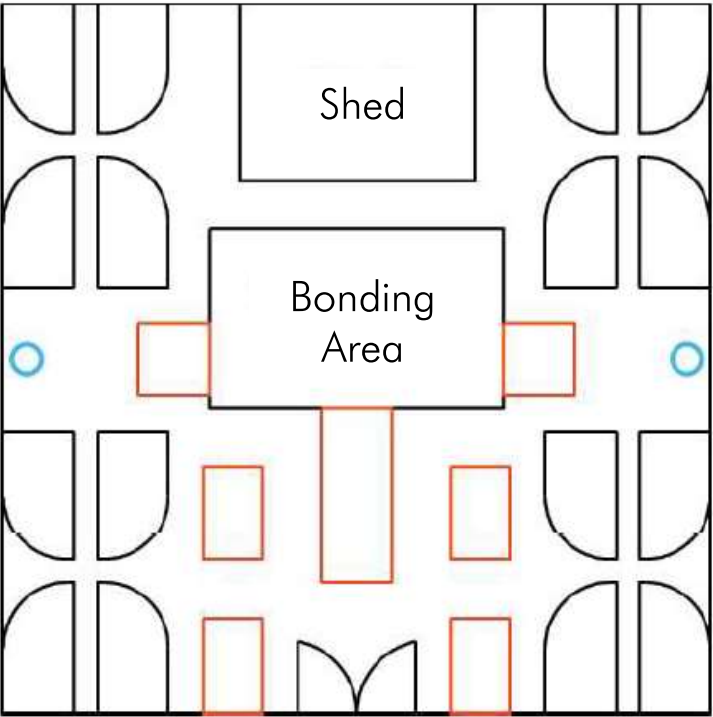

Area of Garden: 81m²

Scale 1:100

Design Templates for 9 m × 9 m Square Garden

Area of Garden: 81m²

Scale 1:100

Square Shaped Gardens

(12 m × 12 m)

Design Templates for 12 m × 12 m Square Garden

Area of Garden: 144 m²

Design Templates for 12 m × 12 m Square Garden

Area of Garden: 144 m²

Design Templates for 12 m × 12 m Square Garden

Area of Garden: 144 m²

Scale 1:100

Design Templates for 12 m × 12 m Square Garden

Area of Garden: 144 m²

Design Templates for 12 m × 12 m Square Garden

Area of Garden: 144 m²

Scale 1:100

Design Templates for 12 m × 12 m Square Garden

Area of Garden: 144 m²

Rectangular Shaped Gardens

(10 m × 15 m)