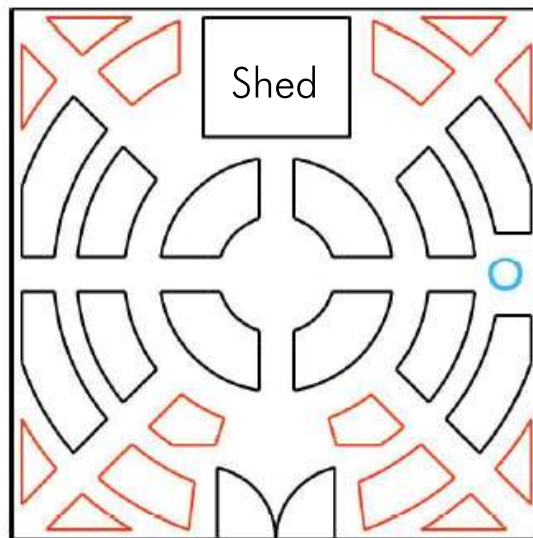

Design Templates for 9 m × 9 m Square Garden

Area of Garden: 81m²

Scale 1:100

Design Templates for 9 m × 9 m Square Garden

Area of Garden: 81m²

Scale 1:100

Design Templates for 9 m × 9 m Square Garden

Area of Garden: 81m²

Scale 1:100

Design Templates for 9 m × 9 m Square Garden

Area of Garden: 81m²

Scale 1:100

Design Templates for 9 m × 9 m Square Garden

Area of Garden: 81m²

Scale 1:100

Design Templates for 9 m × 9 m Square Garden

Area of Garden: 81m²

Scale 1:100

Design Templates for 9 m × 9 m Square Garden

Area of Garden: 81m²

Scale 1:100

Square Shaped Gardens

(12 m × 12 m)

Design Templates for 12 m × 12 m Square Garden

Area of Garden: 144 m²

Design Templates for 12 m × 12 m Square Garden

Area of Garden: 144 m²

Design Templates for 12 m × 12 m Square Garden

Area of Garden: 144 m²

Scale 1:100

Design Templates for 12 m × 12 m Square Garden