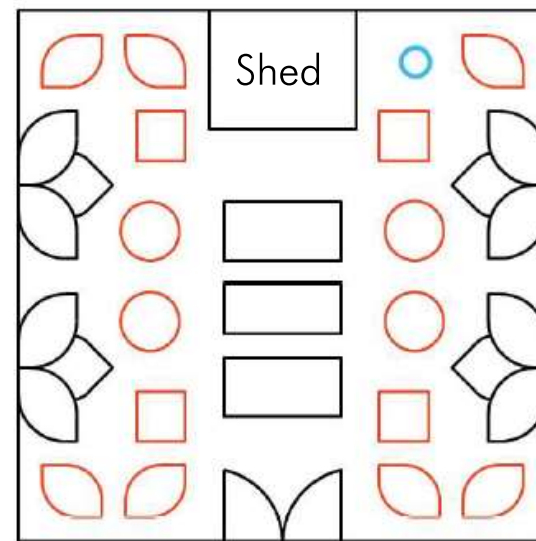

- Bonding Area
- Water Point (blue circles)
- Planter Bed (in black)
- Entrance to Garden

Square Shaped Gardens

(9 m × 9 m)

Design Templates for 9 m × 9 m Square Garden

Area of Garden: 81 m²

Scale 1:100

Design Templates for 9 m × 9 m Square Garden

Area of Garden: 81m²

Scale 1:100

Design Templates for 9 m × 9 m Square Garden

Area of Garden: 81m²

Scale 1:100

Design Templates for 9 m × 9 m Square Garden

Area of Garden: 81m²

Scale 1:100

Area of Garden: 144 m²

Design Templates for 12 m × 12 m Square Garden

Area of Garden: 144 m²

Scale 1:100

Design Templates for 12 m × 12 m Square Garden

Area of Garden: 144 m²

Rectangular Shaped Gardens

(10 m × 15 m)

Design Templates for 10 m × 15 m Rectangular Garden

Area of Garden: 150 m²

Scale 1:100

Design Templates for 10 m × 15 m Rectangular Garden

Area of Garden: 150 m²

Scale 1:100

Design Templates for 10 m × 15 m Rectangular Garden