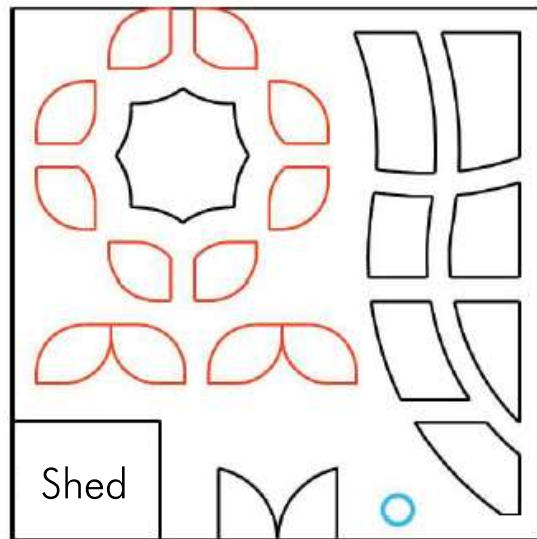

- Bonding Area
- Water Point (blue circles)
- Planter Bed (in black)
- Entrance to Garden

Square Shaped Gardens

(9 m × 9 m)

Design Templates for 9 m × 9 m Square Garden

Area of Garden: 81 m²

Scale 1:100

Design Templates for 9 m × 9 m Square Garden

Area of Garden: 144 m²

Design Templates for 12 m × 12 m Square Garden

Area of Garden: 144 m²

Scale 1:100

Design Templates for 12 m × 12 m Square Garden

Area of Garden: 144 m²

Rectangular Shaped Gardens

(10 m × 15 m)

Design Templates for 10 m × 15 m Rectangular Garden

Area of Garden: 150 m²

Scale 1:100

Design Templates for 10 m × 15 m Rectangular Garden

Area of Garden: 150 m²

Scale 1:100

Design Templates for 10 m × 15 m Rectangular Garden

Area of Garden: 150 m²

Design Templates for 10 m × 15 m Rectangular Garden

Area of Garden: 150 m²

Design Templates for 10 m × 15 m Rectangular Garden

Area of Garden: 150 m²