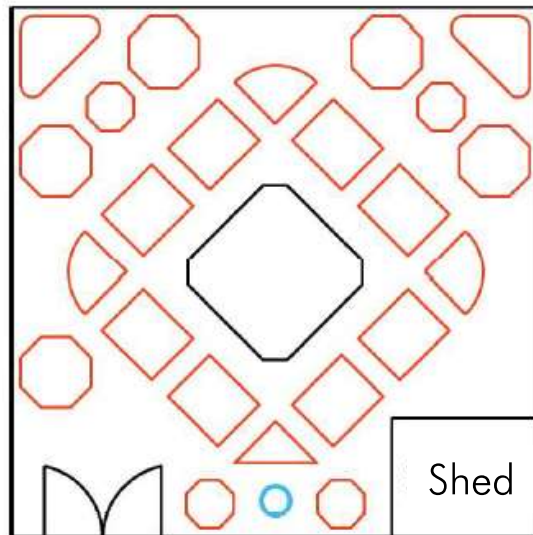

Design Templates for 9 m × 9 m Square Garden

Area of Garden: 81m²

Scale 1:100

Design Templates for 9 m × 9 m Square Garden

Area of Garden: 81m²

Scale 1:100

Design Templates for 9 m × 9 m Square Garden

Area of Garden: 81m²

Scale 1:100

Design Templates for 9 m × 9 m Square Garden

Area of Garden: 81m²

Scale 1:100

Design Templates for 9 m × 9 m Square Garden

Area of Garden: 81m²

Scale 1:100

Design Templates for 9 m × 9 m Square Garden

Area of Garden: 81m²

Scale 1:100

Design Templates for 9 m × 9 m Square Garden

Area of Garden: 81m²

Scale 1:100

Square Shaped Gardens

(12 m × 12 m)

Design Templates for 12 m × 12 m Square Garden

Area of Garden: 144 m²

Design Templates for 12 m × 12 m Square Garden

Area of Garden: 144 m²

Design Templates for 12 m × 12 m Square Garden

Area of Garden: 144 m²

Scale 1:100

Design Templates for 12 m × 12 m Square Garden