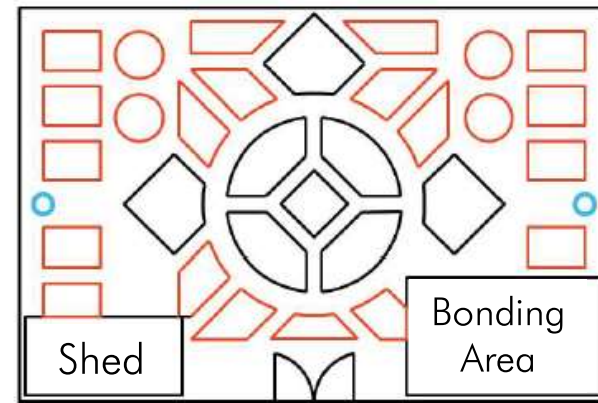

Area of Garden: 144 m²

Design Templates for 12 m × 12 m Square Garden

Area of Garden: 144 m²

Design Templates for 12 m × 12 m Square Garden

Area of Garden: 144 m²

Scale 1:100

Design Templates for 12 m × 12 m Square Garden

Area of Garden: 144 m²

Design Templates for 12 m × 12 m Square Garden

Area of Garden: 144 m²

Scale 1:100

Design Templates for 12 m × 12 m Square Garden

Area of Garden: 144 m²

Rectangular Shaped Gardens

(10 m × 15 m)

Design Templates for 10 m × 15 m Rectangular Garden

Area of Garden: 150 m²

Scale 1:100

Design Templates for 10 m × 15 m Rectangular Garden

Area of Garden: 150 m²

Scale 1:100

Design Templates for 10 m × 15 m Rectangular Garden