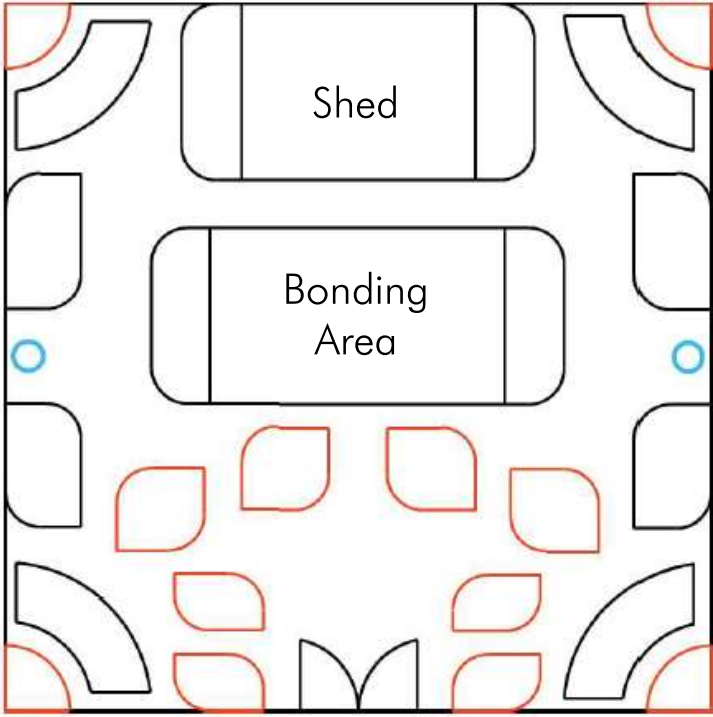

Area of Garden: 81m²

Scale 1:100

Design Templates for 9 m × 9 m Square Garden

Area of Garden: 81m²

Scale 1:100

Square Shaped Gardens

(12 m × 12 m)

Design Templates for 12 m × 12 m Square Garden

Area of Garden: 144 m²

Design Templates for 12 m × 12 m Square Garden

Area of Garden: 144 m²

Design Templates for 12 m × 12 m Square Garden

Area of Garden: 144 m²

Scale 1:100

Design Templates for 12 m × 12 m Square Garden

Area of Garden: 144 m²

Design Templates for 12 m × 12 m Square Garden

Area of Garden: 144 m²

Scale 1:100

Design Templates for 12 m × 12 m Square Garden

Area of Garden: 144 m²

Rectangular Shaped Gardens

(10 m × 15 m)