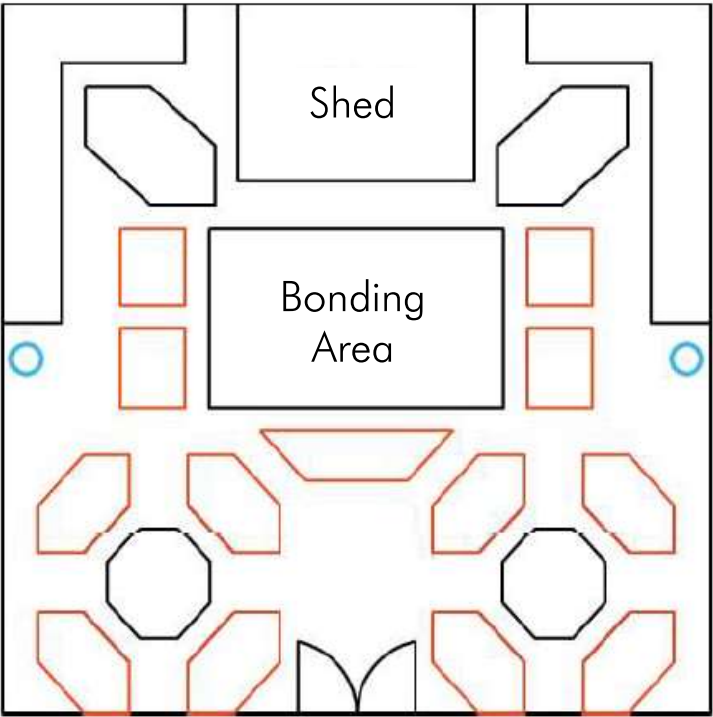

Area of Garden: 81m²

Scale 1:100

Design Templates for 9 m × 9 m Square Garden

Area of Garden: 81m²

Scale 1:100

Square Shaped Gardens

(12 m × 12 m)

Design Templates for 12 m × 12 m Square Garden

Area of Garden: 144 m²

Design Templates for 12 m × 12 m Square Garden

Area of Garden: 144 m²

Design Templates for 12 m × 12 m Square Garden

Area of Garden: 144 m²

Scale 1:100

Design Templates for 12 m × 12 m Square Garden

Area of Garden: 144 m²

Design Templates for 12 m × 12 m Square Garden

Area of Garden: 144 m²

Scale 1:100

Design Templates for 12 m × 12 m Square Garden

Area of Garden: 144 m²

Rectangular Shaped Gardens

(10 m × 15 m)

Design Templates for 10 m × 15 m Rectangular Garden

Area of Garden: 150 m²

Scale 1:100

Design Templates for 10 m × 15 m Rectangular Garden

Area of Garden: 150 m²

Scale 1:100

Design Templates for 10 m × 15 m Rectangular Garden