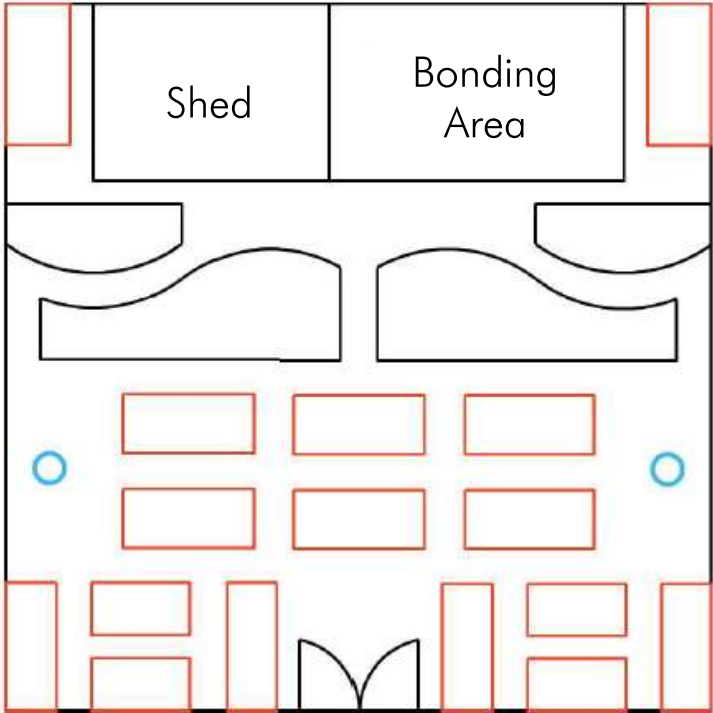

Area of Garden: 144 m²

Design Templates for 12 m × 12 m Square Garden

Area of Garden: 144 m²

Design Templates for 12 m × 12 m Square Garden

Area of Garden: 144 m²

Scale 1:100

Design Templates for 12 m × 12 m Square Garden

Area of Garden: 144 m²

Design Templates for 12 m × 12 m Square Garden

Area of Garden: 144 m²

Scale 1:100

Design Templates for 12 m × 12 m Square Garden

Area of Garden: 144 m²

Rectangular Shaped Gardens

(10 m × 15 m)

Design Templates for 10 m × 15 m Rectangular Garden

Area of Garden: 150 m²

Scale 1:100

Design Templates for 10 m × 15 m Rectangular Garden

Area of Garden: 150 m²

Scale 1:100

Design Templates for 10 m × 15 m Rectangular Garden

Area of Garden: 150 m²

Design Templates for 10 m × 15 m Rectangular Garden

Area of Garden: 150 m²

Design Templates for 10 m × 15 m Rectangular Garden

Area of Garden: 150 m²