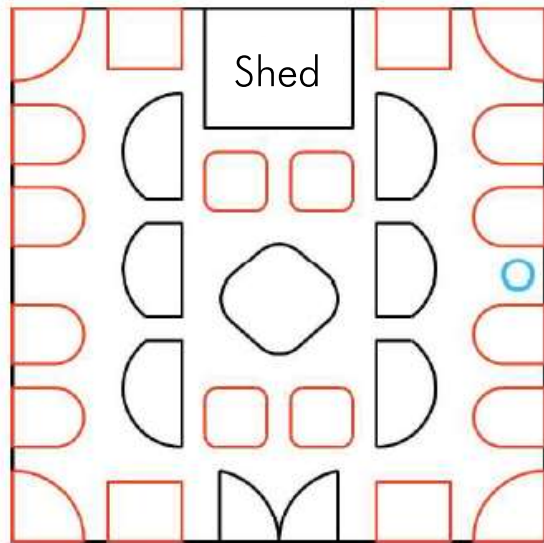

- Bonding Area
- Water Point (blue circles)
- Planter Bed (in black)
- Entrance to Garden

Square Shaped Gardens

(9 m × 9 m)

Design Templates for 9 m × 9 m Square Garden

Area of Garden: 81 m²

Scale 1:100

Design Templates for 9 m × 9 m Square Garden

Area of Garden: 81m²

Scale 1:100

Design Templates for 9 m × 9 m Square Garden

Area of Garden: 81m²

Scale 1:100

Design Templates for 9 m × 9 m Square Garden

Area of Garden: 81m²

Scale 1:100

Design Templates for 9 m × 9 m Square Garden

Area of Garden: 81m²

Scale 1:100

Design Templates for 9 m × 9 m Square Garden

Area of Garden: 81m²

Scale 1:100

Design Templates for 9 m × 9 m Square Garden

Area of Garden: 81m²

Scale 1:100

Design Templates for 9 m × 9 m Square Garden

Area of Garden: 81m²

Scale 1:100

Design Templates for 9 m × 9 m Square Garden

Area of Garden: 81m²

Scale 1:100

Design Templates for 9 m × 9 m Square Garden