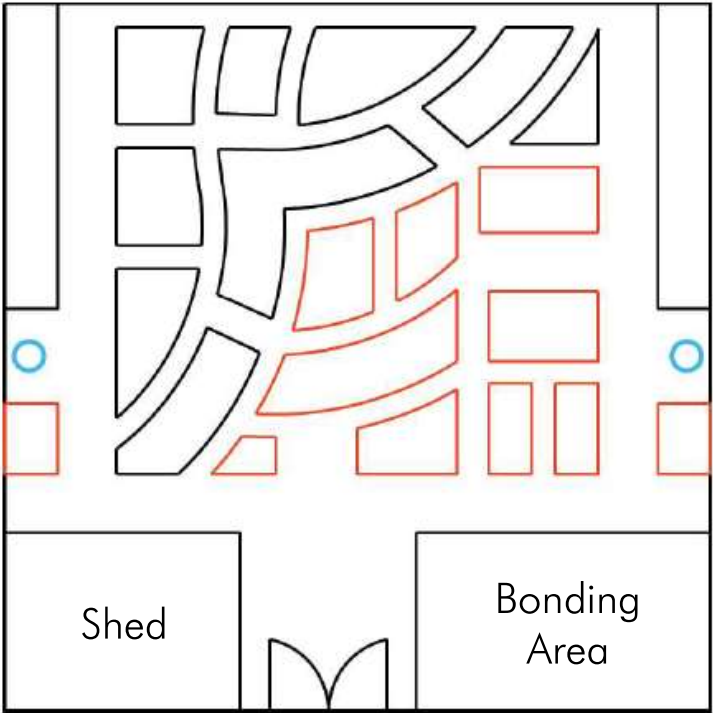

Area of Garden: 144 m²

Design Templates for 12 m × 12 m Square Garden

Area of Garden: 144 m²

Design Templates for 12 m × 12 m Square Garden

Area of Garden: 144 m²

Scale 1:100

Design Templates for 12 m × 12 m Square Garden

Area of Garden: 144 m²

Design Templates for 12 m × 12 m Square Garden

Area of Garden: 144 m²

Scale 1:100

Design Templates for 12 m × 12 m Square Garden

Area of Garden: 144 m²

Rectangular Shaped Gardens

(10 m × 15 m)

Design Templates for 10 m × 15 m Rectangular Garden

Area of Garden: 150 m²

Scale 1:100

Design Templates for 10 m × 15 m Rectangular Garden

Area of Garden: 150 m²

Scale 1:100

Design Templates for 10 m × 15 m Rectangular Garden

Area of Garden: 150 m²

Design Templates for 10 m × 15 m Rectangular Garden

Area of Garden: 150 m²

Design Templates for 10 m × 15 m Rectangular Garden

Area of Garden: 150 m²