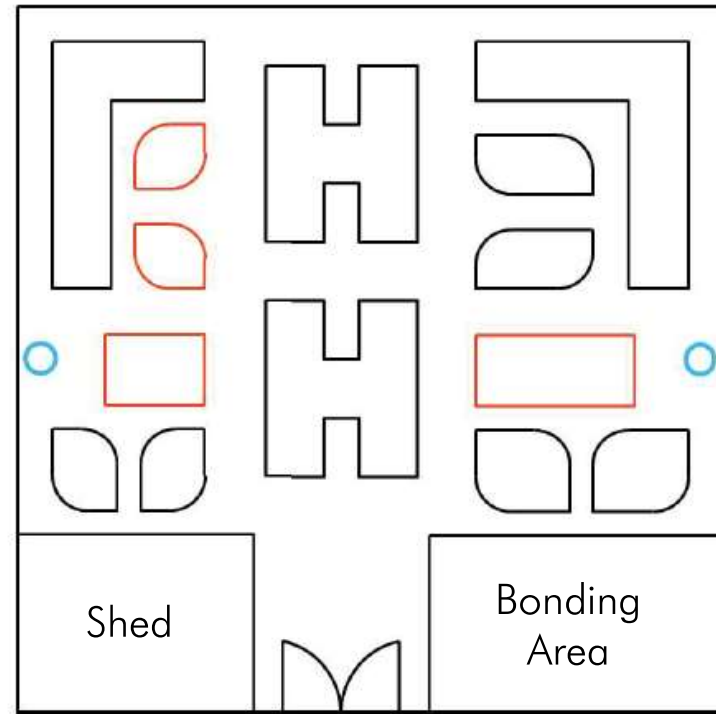

Area of Garden: 81m²

Scale 1:100

Design Templates for 9 m × 9 m Square Garden

Area of Garden: 81m²

Scale 1:100

Square Shaped Gardens

(12 m × 12 m)

Design Templates for 12 m × 12 m Square Garden

Area of Garden: 144 m²

Design Templates for 12 m × 12 m Square Garden

Area of Garden: 144 m²

Design Templates for 12 m × 12 m Square Garden

Area of Garden: 144 m²

Scale 1:100

Design Templates for 12 m × 12 m Square Garden

Area of Garden: 144 m²

Design Templates for 12 m × 12 m Square Garden

Area of Garden: 144 m²

Scale 1:100

Design Templates for 12 m × 12 m Square Garden

Area of Garden: 144 m²

Rectangular Shaped Gardens

(10 m × 15 m)

Design Templates for 10 m × 15 m Rectangular Garden

Area of Garden: 150 m²

Scale 1:100

Design Templates for 10 m × 15 m Rectangular Garden

Area of Garden: 150 m²

Scale 1:100

Design Templates for 10 m × 15 m Rectangular Garden