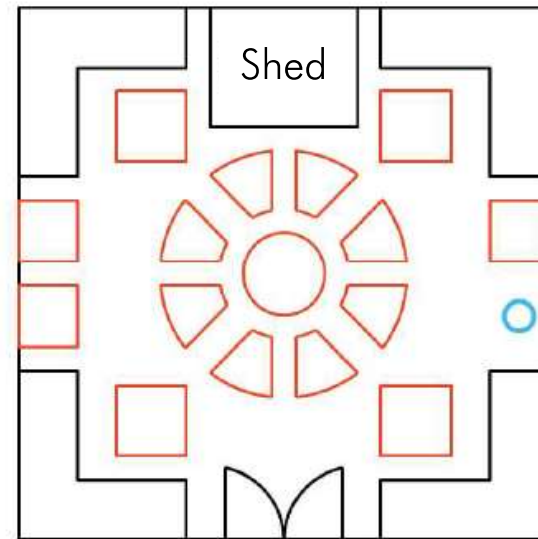

Area of Garden: 81m²

Scale 1:100

Design Templates for 9 m × 9 m Square Garden

Area of Garden: 81m²

Scale 1:100

Design Templates for 9 m × 9 m Square Garden

Area of Garden: 81m²

Scale 1:100

Design Templates for 9 m × 9 m Square Garden

Area of Garden: 81m²

Scale 1:100

Design Templates for 9 m × 9 m Square Garden

Area of Garden: 81m²

Scale 1:100

Design Templates for 9 m × 9 m Square Garden

Area of Garden: 81m²

Scale 1:100

Design Templates for 9 m × 9 m Square Garden

Area of Garden: 81m²

Scale 1:100

Design Templates for 9 m × 9 m Square Garden

Area of Garden: 81m²

Scale 1:100

Design Templates for 9 m × 9 m Square Garden

Area of Garden: 81m²

Scale 1:100

Design Templates for 9 m × 9 m Square Garden

Area of Garden: 81m²

Scale 1:100

Square Shaped Gardens

(12 m × 12 m)

Design Templates for 12 m × 12 m Square Garden