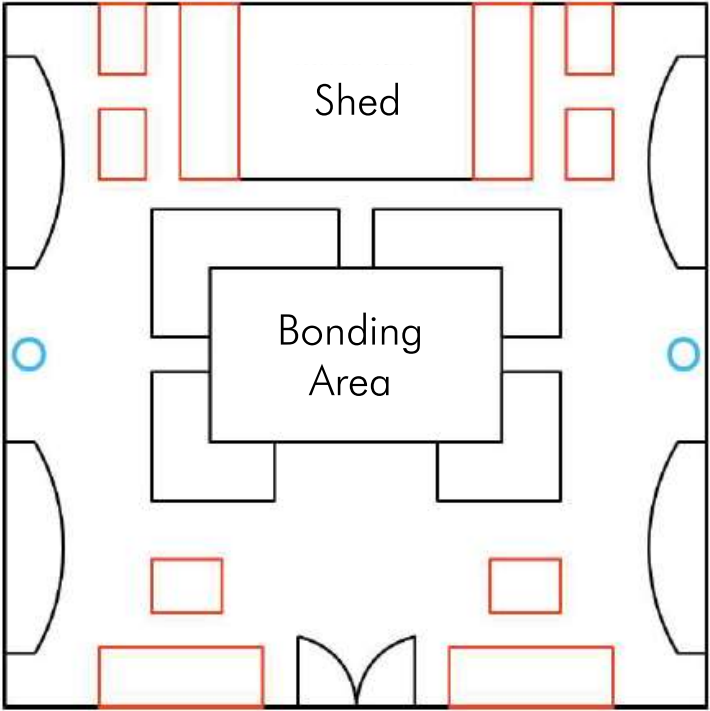

Scale 1:100

Design Templates for 9 m × 9 m Square Garden

Area of Garden: 81m²

Scale 1:100

Design Templates for 9 m × 9 m Square Garden

Area of Garden: 81m²

Scale 1:100

Design Templates for 9 m × 9 m Square Garden

Area of Garden: 81m²

Scale 1:100

Design Templates for 9 m × 9 m Square Garden

Area of Garden: 81m²

Scale 1:100

Square Shaped Gardens

(12 m × 12 m)

Design Templates for 12 m × 12 m Square Garden

Area of Garden: 144 m²

Design Templates for 12 m × 12 m Square Garden

Area of Garden: 144 m²

Design Templates for 12 m × 12 m Square Garden

Area of Garden: 144 m²

Scale 1:100

Design Templates for 12 m × 12 m Square Garden

Area of Garden: 144 m²

Design Templates for 12 m × 12 m Square Garden

Area of Garden: 144 m²

Scale 1:100

Design Templates for 12 m × 12 m Square Garden

Area of Garden: 144 m²

Rectangular Shaped Gardens

(10 m × 15 m)