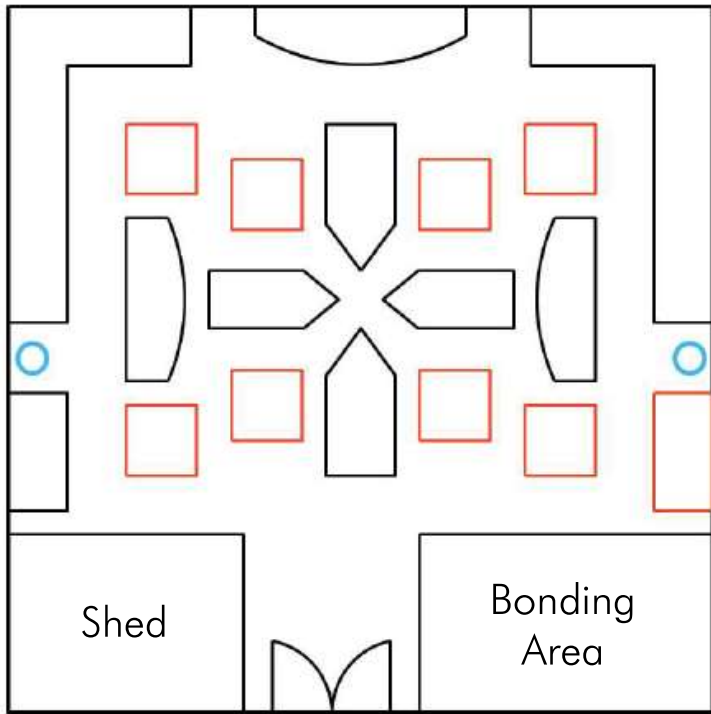

Area of Garden: 81m²

Scale 1:100

Design Templates for 9 m × 9 m Square Garden

Area of Garden: 81m²

Scale 1:100

Square Shaped Gardens

(12 m × 12 m)

Design Templates for 12 m × 12 m Square Garden

Area of Garden: 144 m²

Design Templates for 12 m × 12 m Square Garden

Area of Garden: 144 m²

Design Templates for 12 m × 12 m Square Garden

Area of Garden: 144 m²

Scale 1:100

Design Templates for 12 m × 12 m Square Garden

Area of Garden: 144 m²

Design Templates for 12 m × 12 m Square Garden

Area of Garden: 144 m²

Scale 1:100

Design Templates for 12 m × 12 m Square Garden

Area of Garden: 144 m²

Rectangular Shaped Gardens

(10 m × 15 m)

Design Templates for 10 m × 15 m Rectangular Garden

Area of Garden: 150 m²

Scale 1:100

Design Templates for 10 m × 15 m Rectangular Garden

Area of Garden: 150 m²

Scale 1:100

Design Templates for 10 m × 15 m Rectangular Garden