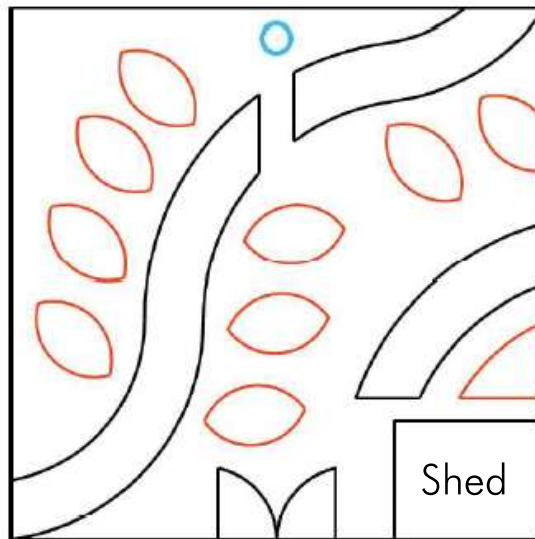

- Bonding Area
- Water Point (blue circles)
- Planter Bed (in black)
- Entrance to Garden

Square Shaped Gardens

(9 m × 9 m)

Design Templates for 9 m × 9 m Square Garden

Area of Garden: 81 m²

Scale 1:100

Design Templates for 9 m × 9 m Square Garden

Area of Garden: 81m²

Scale 1:100

Design Templates for 9 m × 9 m Square Garden

Area of Garden: 81m²

Scale 1:100

Design Templates for 9 m × 9 m Square Garden

Area of Garden: 81m²

Scale 1:100