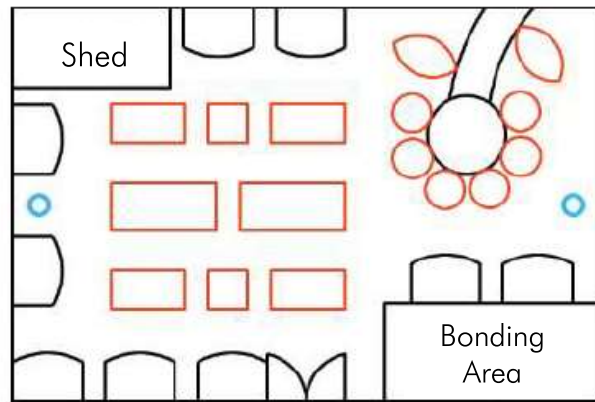

Area of Garden: 144 m²

Design Templates for 12 m × 12 m Square Garden

Area of Garden: 144 m²

Scale 1:100

Design Templates for 12 m × 12 m Square Garden

Area of Garden: 144 m²

Rectangular Shaped Gardens

(10 m × 15 m)

Design Templates for 10 m × 15 m Rectangular Garden

Area of Garden: 150 m²

Scale 1:100

Design Templates for 10 m × 15 m Rectangular Garden

Area of Garden: 150 m²

Scale 1:100

Design Templates for 10 m × 15 m Rectangular Garden

Area of Garden: 150 m²

Design Templates for 10 m × 15 m Rectangular Garden

Area of Garden: 150 m²

Design Templates for 10 m × 15 m Rectangular Garden

Area of Garden: 150 m²