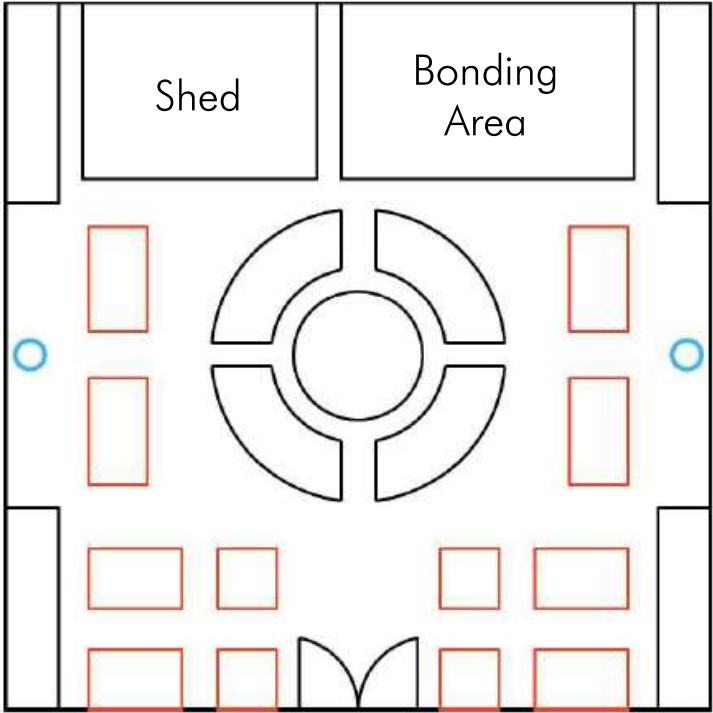

Scale 1:100

Design Templates for 9 m × 9 m Square Garden

Area of Garden: 81m²

Scale 1:100

Design Templates for 9 m × 9 m Square Garden

Area of Garden: 81m²

Scale 1:100

Design Templates for 9 m × 9 m Square Garden

Area of Garden: 81m²

Scale 1:100

Design Templates for 9 m × 9 m Square Garden

Area of Garden: 81m²

Scale 1:100

Square Shaped Gardens

(12 m × 12 m)

Design Templates for 12 m × 12 m Square Garden

Area of Garden: 144 m²

Design Templates for 12 m × 12 m Square Garden

Area of Garden: 144 m²

Design Templates for 12 m × 12 m Square Garden

Area of Garden: 144 m²

Scale 1:100

Design Templates for 12 m × 12 m Square Garden

Area of Garden: 144 m²

Design Templates for 12 m × 12 m Square Garden

Area of Garden: 144 m²

Scale 1:100

Design Templates for 12 m × 12 m Square Garden

Area of Garden: 144 m²

Rectangular Shaped Gardens

(10 m × 15 m)