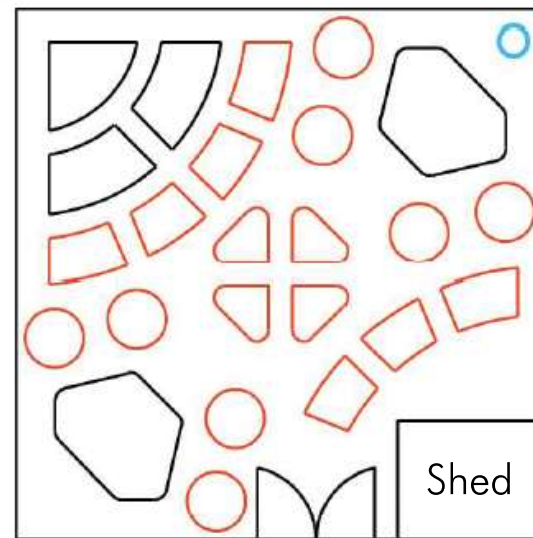

Design Templates for 9 m × 9 m Square Garden

Area of Garden: 81m²

Scale 1:100

Design Templates for 9 m × 9 m Square Garden

Area of Garden: 81m²

Scale 1:100

Design Templates for 9 m × 9 m Square Garden

Area of Garden: 81m²

Scale 1:100

Design Templates for 9 m × 9 m Square Garden

Area of Garden: 81m²

Scale 1:100

Design Templates for 9 m × 9 m Square Garden

Area of Garden: 81m²

Scale 1:100

Design Templates for 9 m × 9 m Square Garden

Area of Garden: 81m²

Scale 1:100

Design Templates for 9 m × 9 m Square Garden

Area of Garden: 81m²

Scale 1:100

Square Shaped Gardens

(12 m × 12 m)

Design Templates for 12 m × 12 m Square Garden

Area of Garden: 144 m²

Design Templates for 12 m × 12 m Square Garden

Area of Garden: 144 m²

Design Templates for 12 m × 12 m Square Garden

Area of Garden: 144 m²

Scale 1:100

Design Templates for 12 m × 12 m Square Garden