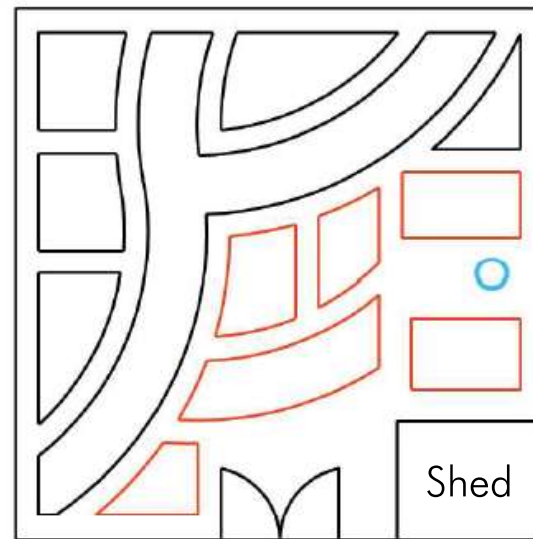

- Bonding Area
- Water Point (blue circles)
- Planter Bed (in black)
- Entrance to Garden

Square Shaped Gardens

(9 m × 9 m)

Design Templates for 9 m × 9 m Square Garden

Area of Garden: 81 m²

Scale 1:100

Design Templates for 9 m × 9 m Square Garden

Area of Garden: 81m²

Scale 1:100

Design Templates for 9 m × 9 m Square Garden

Area of Garden: 81m²

Scale 1:100

Design Templates for 9 m × 9 m Square Garden

Area of Garden: 81m²

Scale 1:100

Area of Garden: 144 m²

Design Templates for 12 m × 12 m Square Garden

Area of Garden: 144 m²

Scale 1:100

Design Templates for 12 m × 12 m Square Garden

Area of Garden: 144 m²

Rectangular Shaped Gardens

(10 m × 15 m)

Design Templates for 10 m × 15 m Rectangular Garden

Area of Garden: 150 m²

Scale 1:100

Design Templates for 10 m × 15 m Rectangular Garden

Area of Garden: 150 m²

Scale 1:100

Design Templates for 10 m × 15 m Rectangular Garden