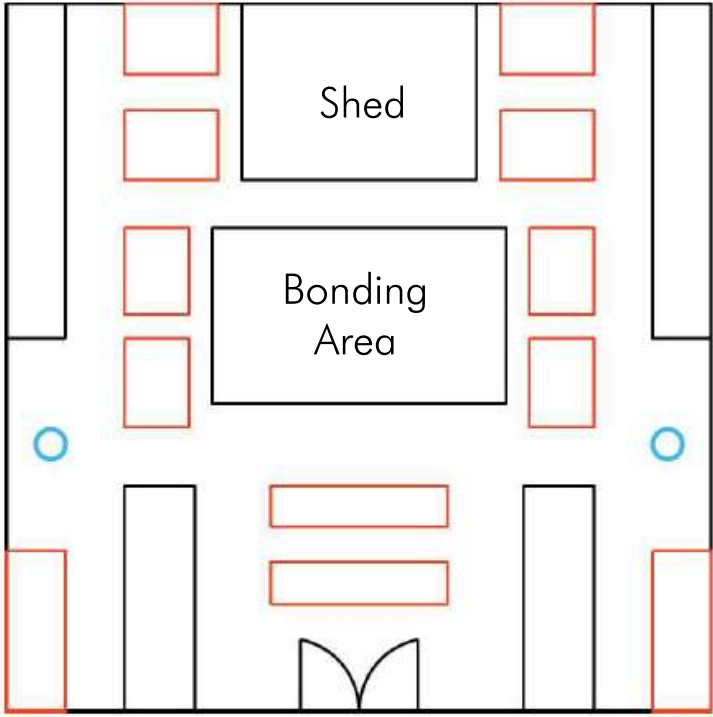

Area of Garden: 81m²

Scale 1:100

Design Templates for 9 m × 9 m Square Garden

Area of Garden: 81m²

Scale 1:100

Square Shaped Gardens

(12 m × 12 m)

Design Templates for 12 m × 12 m Square Garden

Area of Garden: 144 m²

Design Templates for 12 m × 12 m Square Garden

Area of Garden: 144 m²

Design Templates for 12 m × 12 m Square Garden

Area of Garden: 144 m²

Scale 1:100

Design Templates for 12 m × 12 m Square Garden

Area of Garden: 144 m²

Design Templates for 12 m × 12 m Square Garden

Area of Garden: 144 m²

Scale 1:100

Design Templates for 12 m × 12 m Square Garden

Area of Garden: 144 m²

Rectangular Shaped Gardens

(10 m × 15 m)

Design Templates for 10 m × 15 m Rectangular Garden

Area of Garden: 150 m²

Scale 1:100

Design Templates for 10 m × 15 m Rectangular Garden

Area of Garden: 150 m²

Scale 1:100

Design Templates for 10 m × 15 m Rectangular Garden