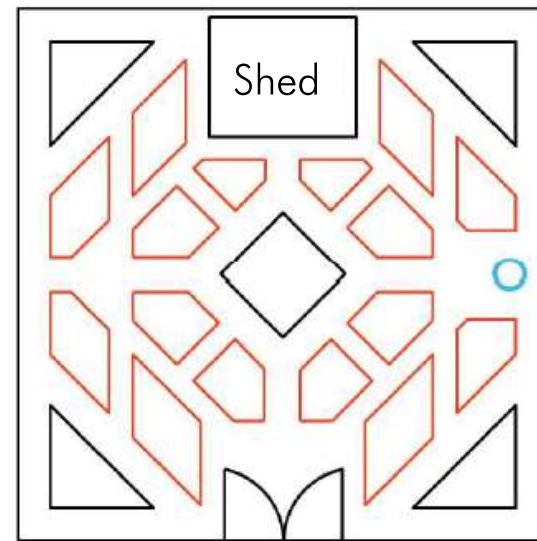

Design Templates for 9 m × 9 m Square Garden

Area of Garden: 81m²

Scale 1:100

Design Templates for 9 m × 9 m Square Garden

Area of Garden: 81m²

Scale 1:100

Design Templates for 9 m × 9 m Square Garden

Area of Garden: 81m²

Scale 1:100

Design Templates for 9 m × 9 m Square Garden

Area of Garden: 81m²

Scale 1:100

Design Templates for 9 m × 9 m Square Garden

Area of Garden: 81m²

Scale 1:100

Design Templates for 9 m × 9 m Square Garden

Area of Garden: 81m²

Scale 1:100

Design Templates for 9 m × 9 m Square Garden

Area of Garden: 81m²

Scale 1:100

Square Shaped Gardens

(12 m × 12 m)

Design Templates for 12 m × 12 m Square Garden

Area of Garden: 144 m²

Design Templates for 12 m × 12 m Square Garden

Area of Garden: 144 m²

Design Templates for 12 m × 12 m Square Garden

Area of Garden: 144 m²

Scale 1:100

Design Templates for 12 m × 12 m Square Garden