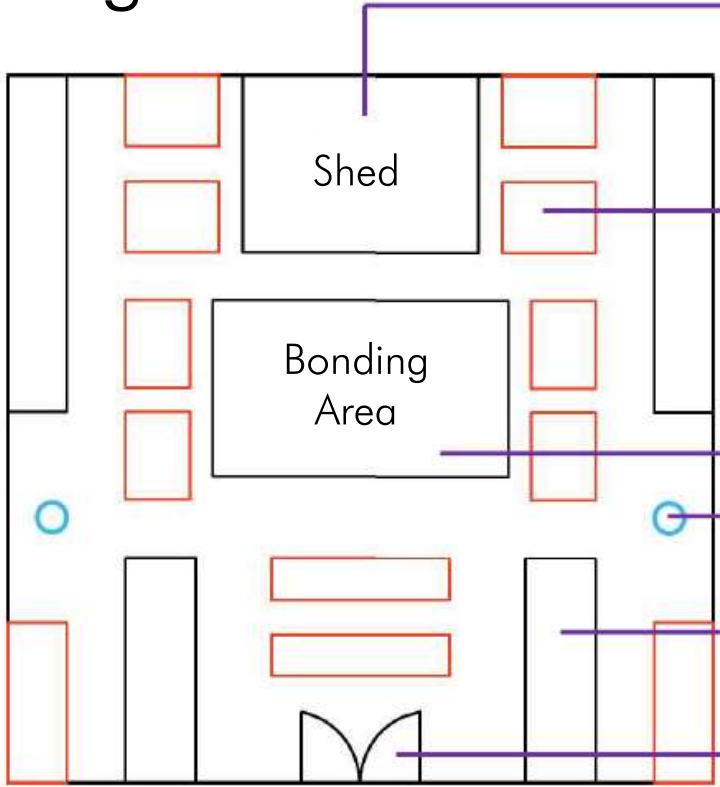

Legend

Shed Material Examples:

Raised Planter (in red) Material Examples:

- Bonding Area
- Water Point (blue circles)
- Planter Bed (in black)
- Entrance to Garden