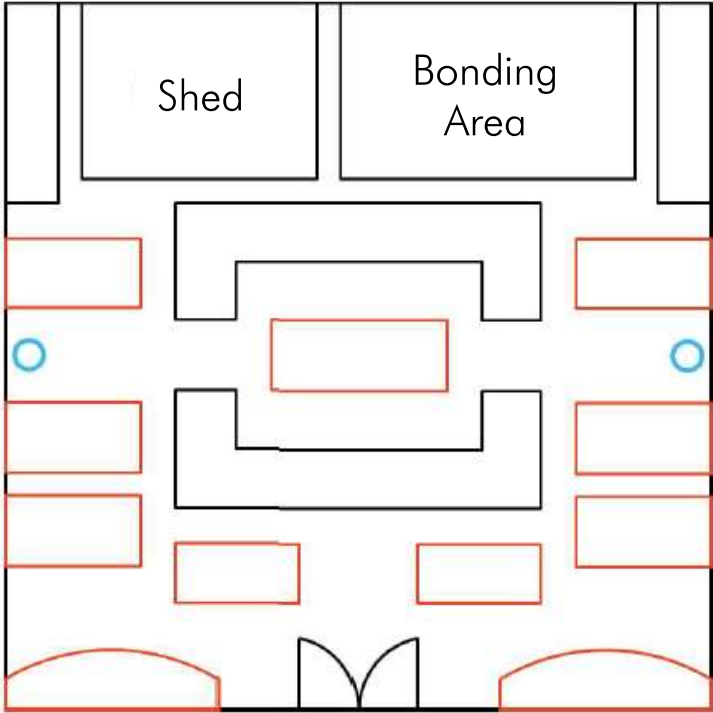

Scale 1:100

Design Templates for 9 m × 9 m Square Garden

Area of Garden: 81m²

Scale 1:100

Design Templates for 9 m × 9 m Square Garden

Area of Garden: 81m²

Scale 1:100

Design Templates for 9 m × 9 m Square Garden

Area of Garden: 81m²

Scale 1:100

Design Templates for 9 m × 9 m Square Garden

Area of Garden: 81m²

Scale 1:100

Square Shaped Gardens

(12 m × 12 m)

Design Templates for 12 m × 12 m Square Garden

Area of Garden: 144 m²

Design Templates for 12 m × 12 m Square Garden

Area of Garden: 144 m²

Design Templates for 12 m × 12 m Square Garden

Area of Garden: 144 m²

Scale 1:100

Design Templates for 12 m × 12 m Square Garden

Area of Garden: 144 m²

Design Templates for 12 m × 12 m Square Garden

Area of Garden: 144 m²

Scale 1:100

Design Templates for 12 m × 12 m Square Garden

Area of Garden: 144 m²

Rectangular Shaped Gardens

(10 m × 15 m)