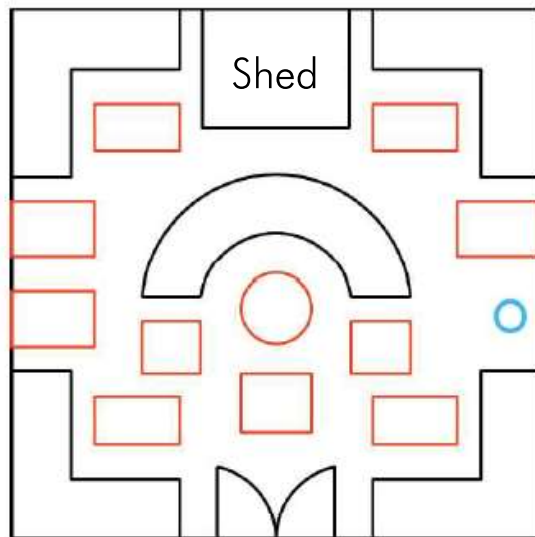

- Bonding Area
- Water Point (blue circles)
- Planter Bed (in black)
- Entrance to Garden

Square Shaped Gardens

(9 m × 9 m)

Design Templates for 9 m × 9 m Square Garden

Area of Garden: 81 m²

Scale 1:100

Design Templates for 9 m × 9 m Square Garden

Area of Garden: 81m²

Scale 1:100

Design Templates for 9 m × 9 m Square Garden

Area of Garden: 81m²

Scale 1:100

Design Templates for 9 m × 9 m Square Garden

Area of Garden: 81m²

Scale 1:100

Design Templates for 9 m × 9 m Square Garden

Area of Garden: 81m²

Scale 1:100

Design Templates for 9 m × 9 m Square Garden

Area of Garden: 81m²

Scale 1:100

Design Templates for 9 m × 9 m Square Garden

Area of Garden: 81m²

Scale 1:100

Design Templates for 9 m × 9 m Square Garden

Area of Garden: 81m²

Scale 1:100

Design Templates for 9 m × 9 m Square Garden

Area of Garden: 81m²

Scale 1:100

Design Templates for 9 m × 9 m Square Garden