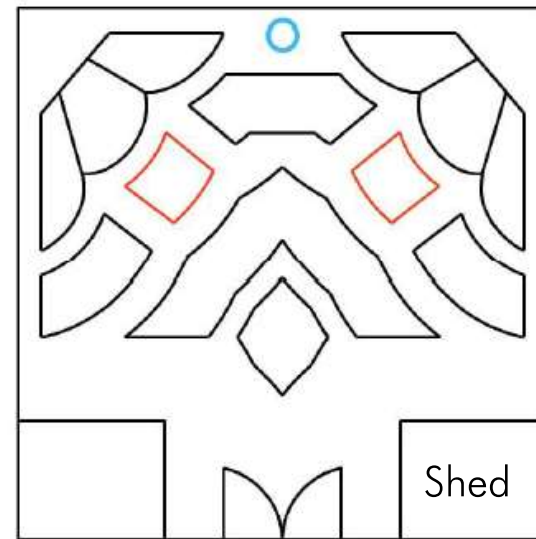

- Bonding Area
- Water Point (blue circles)
- Planter Bed (in black)
- Entrance to Garden

Square Shaped Gardens

(9 m × 9 m)

Design Templates for 9 m × 9 m Square Garden

Area of Garden: 81 m²

Scale 1:100

Design Templates for 9 m × 9 m Square Garden

Area of Garden: 81m²

Scale 1:100

Design Templates for 9 m × 9 m Square Garden

Area of Garden: 81m²

Scale 1:100

Design Templates for 9 m × 9 m Square Garden

Area of Garden: 81m²

Scale 1:100

Area of Garden: 144 m²

Design Templates for 12 m × 12 m Square Garden

Area of Garden: 144 m²

Scale 1:100

Design Templates for 12 m × 12 m Square Garden

Area of Garden: 144 m²

Rectangular Shaped Gardens

(10 m × 15 m)

Design Templates for 10 m × 15 m Rectangular Garden

Area of Garden: 150 m²

Scale 1:100

Design Templates for 10 m × 15 m Rectangular Garden

Area of Garden: 150 m²

Scale 1:100

Design Templates for 10 m × 15 m Rectangular Garden