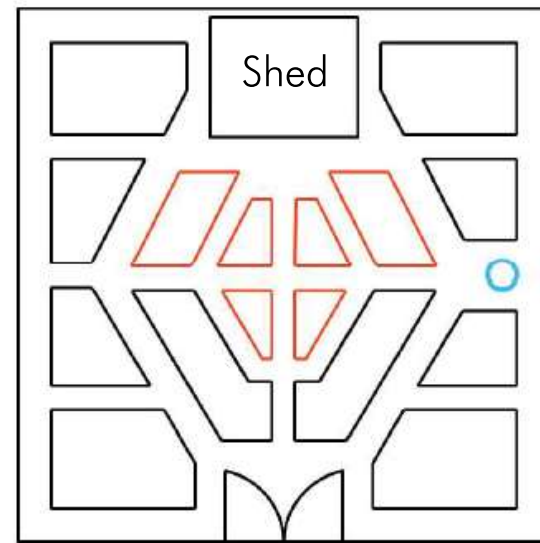

Area of Garden: 81m²

Scale 1:100

Design Templates for 9 m × 9 m Square Garden

Area of Garden: 81m²

Scale 1:100

Design Templates for 9 m × 9 m Square Garden

Area of Garden: 81m²

Scale 1:100

Design Templates for 9 m × 9 m Square Garden

Area of Garden: 81m²

Scale 1:100

Design Templates for 9 m × 9 m Square Garden

Area of Garden: 81m²

Scale 1:100

Design Templates for 9 m × 9 m Square Garden

Area of Garden: 81m²

Scale 1:100

Design Templates for 9 m × 9 m Square Garden

Area of Garden: 81m²

Scale 1:100

Design Templates for 9 m × 9 m Square Garden

Area of Garden: 81m²

Scale 1:100

Design Templates for 9 m × 9 m Square Garden

Area of Garden: 81m²

Scale 1:100

Design Templates for 9 m × 9 m Square Garden

Area of Garden: 81m²

Scale 1:100

Square Shaped Gardens

(12 m × 12 m)

Design Templates for 12 m × 12 m Square Garden