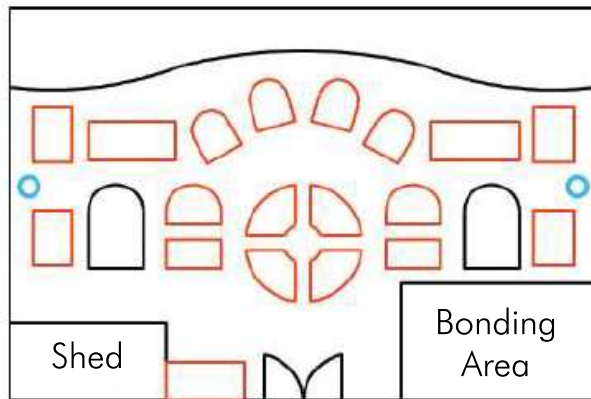

Area of Garden: 144 m²

Design Templates for 12 m × 12 m Square Garden

Area of Garden: 144 m²

Design Templates for 12 m × 12 m Square Garden

Area of Garden: 144 m²

Scale 1:100

Design Templates for 12 m × 12 m Square Garden

Area of Garden: 144 m²

Design Templates for 12 m × 12 m Square Garden

Area of Garden: 144 m²

Scale 1:100

Design Templates for 12 m × 12 m Square Garden

Area of Garden: 144 m²

Rectangular Shaped Gardens

(10 m × 15 m)

Design Templates for 10 m × 15 m Rectangular Garden

Area of Garden: 150 m²

Scale 1:100

Design Templates for 10 m × 15 m Rectangular Garden

Area of Garden: 150 m²

Scale 1:100

Design Templates for 10 m × 15 m Rectangular Garden

Area of Garden: 150 m²

Design Templates for 10 m × 15 m Rectangular Garden

Area of Garden: 150 m²

Design Templates for 10 m × 15 m Rectangular Garden

Area of Garden: 150 m²