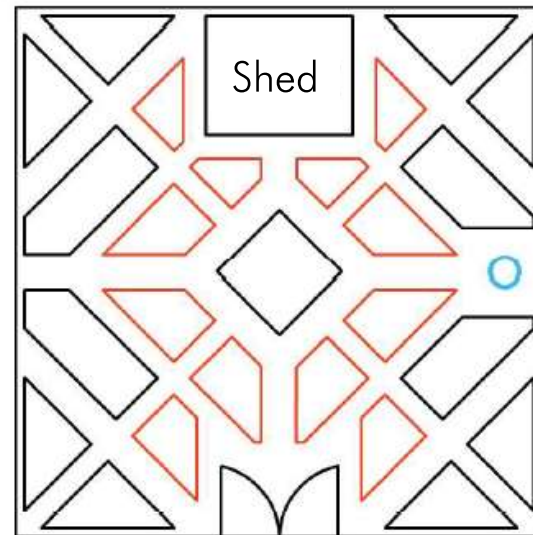

Design Templates for 9 m × 9 m Square Garden

Area of Garden: 81m²

Scale 1:100

Design Templates for 9 m × 9 m Square Garden

Area of Garden: 81m²

Scale 1:100

Design Templates for 9 m × 9 m Square Garden

Area of Garden: 81m²

Scale 1:100

Design Templates for 9 m × 9 m Square Garden

Area of Garden: 81m²

Scale 1:100

Design Templates for 9 m × 9 m Square Garden

Area of Garden: 81m²

Scale 1:100

Design Templates for 9 m × 9 m Square Garden

Area of Garden: 81m²

Scale 1:100

Design Templates for 9 m × 9 m Square Garden

Area of Garden: 81m²

Scale 1:100

Square Shaped Gardens

(12 m × 12 m)

Design Templates for 12 m × 12 m Square Garden