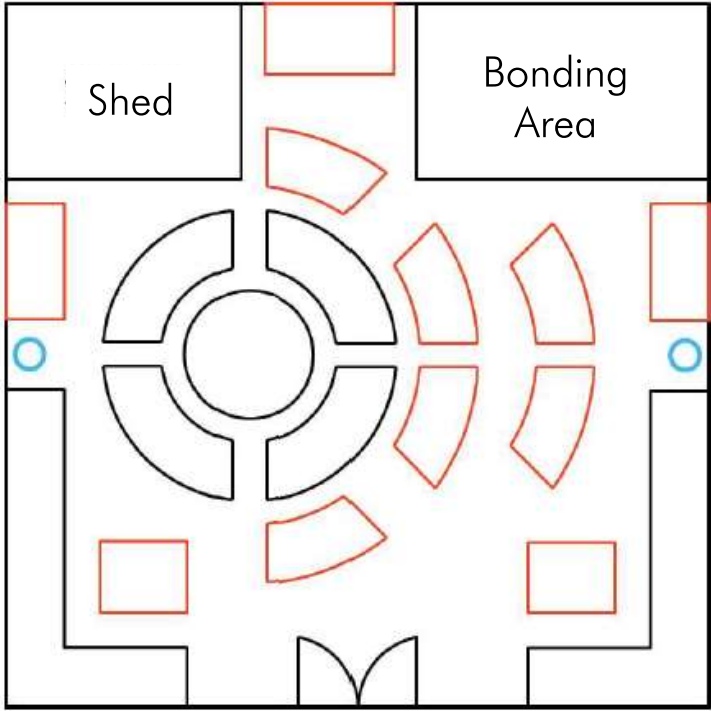

Scale 1:100

Design Templates for 9 m × 9 m Square Garden

Area of Garden: 81m²

Scale 1:100

Design Templates for 9 m × 9 m Square Garden

Area of Garden: 81m²

Scale 1:100

Design Templates for 9 m × 9 m Square Garden

Area of Garden: 81m²

Scale 1:100

Design Templates for 9 m × 9 m Square Garden

Area of Garden: 81m²

Scale 1:100

Square Shaped Gardens

(12 m × 12 m)

Design Templates for 12 m × 12 m Square Garden

Area of Garden: 144 m²

Design Templates for 12 m × 12 m Square Garden

Area of Garden: 144 m²

Design Templates for 12 m × 12 m Square Garden

Area of Garden: 144 m²

Scale 1:100

Design Templates for 12 m × 12 m Square Garden

Area of Garden: 144 m²

Design Templates for 12 m × 12 m Square Garden

Area of Garden: 144 m²

Scale 1:100

Design Templates for 12 m × 12 m Square Garden

Area of Garden: 144 m²

Rectangular Shaped Gardens

(10 m × 15 m)