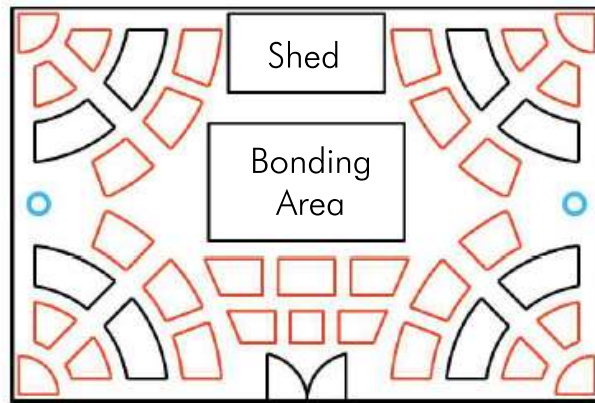

Area of Garden: 144 m²

Design Templates for 12 m × 12 m Square Garden

Area of Garden: 144 m²

Design Templates for 12 m × 12 m Square Garden

Area of Garden: 144 m²

Scale 1:100

Design Templates for 12 m × 12 m Square Garden

Area of Garden: 144 m²

Design Templates for 12 m × 12 m Square Garden

Area of Garden: 144 m²

Scale 1:100

Design Templates for 12 m × 12 m Square Garden

Area of Garden: 144 m²

Rectangular Shaped Gardens

(10 m × 15 m)

Design Templates for 10 m × 15 m Rectangular Garden

Area of Garden: 150 m²

Scale 1:100

Design Templates for 10 m × 15 m Rectangular Garden

Area of Garden: 150 m²

Scale 1:100

Design Templates for 10 m × 15 m Rectangular Garden

Area of Garden: 150 m²

Design Templates for 10 m × 15 m Rectangular Garden

Area of Garden: 150 m²

Design Templates for 10 m × 15 m Rectangular Garden

Area of Garden: 150 m²