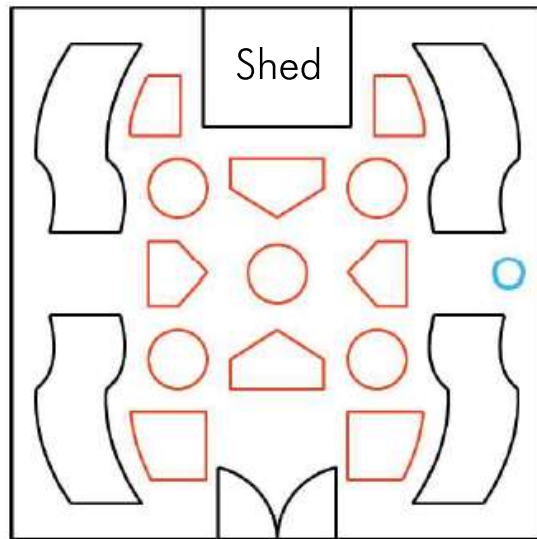

Area of Garden: 81m²

Scale 1:100

Design Templates for 9 m × 9 m Square Garden

Area of Garden: 81m²

Scale 1:100

Design Templates for 9 m × 9 m Square Garden

Area of Garden: 81m²

Scale 1:100

Design Templates for 9 m × 9 m Square Garden

Area of Garden: 81m²

Scale 1:100

Design Templates for 9 m × 9 m Square Garden

Area of Garden: 81m²

Scale 1:100

Design Templates for 9 m × 9 m Square Garden

Area of Garden: 81m²

Scale 1:100

Design Templates for 9 m × 9 m Square Garden

Area of Garden: 81m²

Scale 1:100

Design Templates for 9 m × 9 m Square Garden

Area of Garden: 81m²

Scale 1:100

Design Templates for 9 m × 9 m Square Garden

Area of Garden: 81m²

Scale 1:100

Design Templates for 9 m × 9 m Square Garden

Area of Garden: 81m²

Scale 1:100

Square Shaped Gardens

(12 m × 12 m)

Design Templates for 12 m × 12 m Square Garden