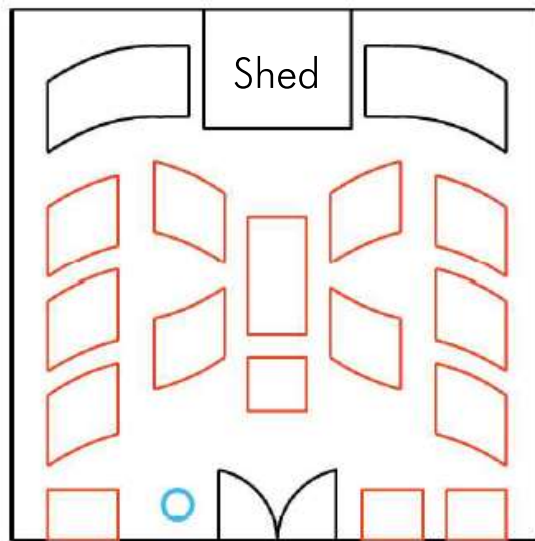

Area of Garden: 81m²

Scale 1:100

Design Templates for 9 m × 9 m Square Garden

Area of Garden: 81m²

Scale 1:100

Design Templates for 9 m × 9 m Square Garden

Area of Garden: 81m²

Scale 1:100

Design Templates for 9 m × 9 m Square Garden

Area of Garden: 81m²

Scale 1:100

Design Templates for 9 m × 9 m Square Garden

Area of Garden: 81m²

Scale 1:100

Design Templates for 9 m × 9 m Square Garden

Area of Garden: 81m²

Scale 1:100

Design Templates for 9 m × 9 m Square Garden

Area of Garden: 81m²

Scale 1:100

Design Templates for 9 m × 9 m Square Garden

Area of Garden: 81m²

Scale 1:100

Design Templates for 9 m × 9 m Square Garden

Area of Garden: 81m²

Scale 1:100

Design Templates for 9 m × 9 m Square Garden

Area of Garden: 81m²

Scale 1:100

Square Shaped Gardens

(12 m × 12 m)

Design Templates for 12 m × 12 m Square Garden