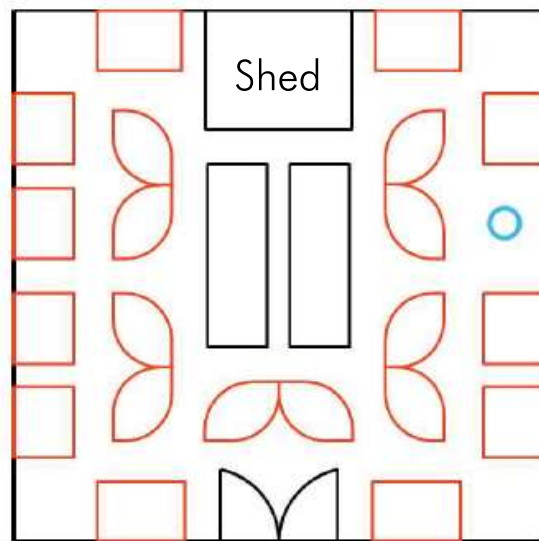

- Bonding Area
- Water Point (blue circles)
- Planter Bed (in black)
- Entrance to Garden

Square Shaped Gardens

(9 m × 9 m)

Design Templates for 9 m × 9 m Square Garden

Area of Garden: 81 m²

Scale 1:100

Design Templates for 9 m × 9 m Square Garden

Area of Garden: 81m²

Scale 1:100

Design Templates for 9 m × 9 m Square Garden

Area of Garden: 81m²

Scale 1:100

Design Templates for 9 m × 9 m Square Garden

Area of Garden: 81m²

Scale 1:100

Design Templates for 9 m × 9 m Square Garden

Area of Garden: 81m²

Scale 1:100

Design Templates for 9 m × 9 m Square Garden

Area of Garden: 81m²

Scale 1:100

Design Templates for 9 m × 9 m Square Garden

Area of Garden: 81m²

Scale 1:100

Design Templates for 9 m × 9 m Square Garden

Area of Garden: 81m²

Scale 1:100

Design Templates for 9 m × 9 m Square Garden

Area of Garden: 81m²

Scale 1:100

Design Templates for 9 m × 9 m Square Garden