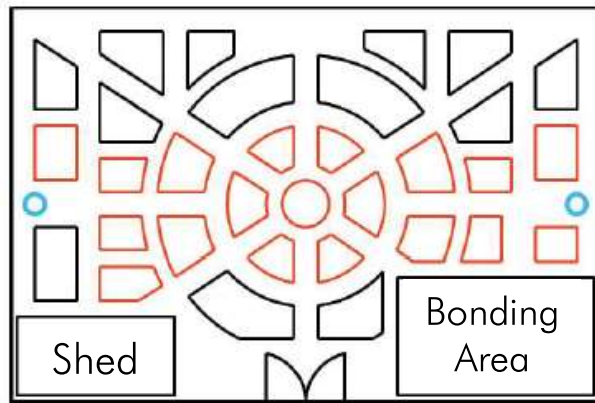

Area of Garden: 144 m²

Design Templates for 12 m × 12 m Square Garden

Area of Garden: 144 m²

Design Templates for 12 m × 12 m Square Garden

Area of Garden: 144 m²

Scale 1:100

Design Templates for 12 m × 12 m Square Garden

Area of Garden: 144 m²

Design Templates for 12 m × 12 m Square Garden

Area of Garden: 144 m²

Scale 1:100

Design Templates for 12 m × 12 m Square Garden

Area of Garden: 144 m²

Rectangular Shaped Gardens

(10 m × 15 m)

Design Templates for 10 m × 15 m Rectangular Garden

Area of Garden: 150 m²

Scale 1:100

Design Templates for 10 m × 15 m Rectangular Garden

Area of Garden: 150 m²

Scale 1:100

Design Templates for 10 m × 15 m Rectangular Garden